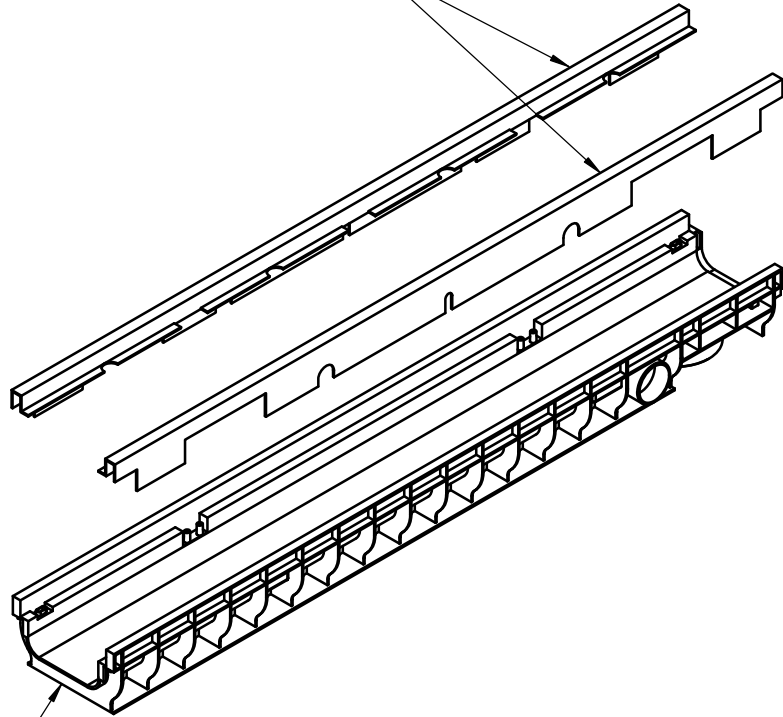

SPECIFICATION:

JOSAM SERIES TD-130 GALVANIZED EDGES.

**LITE LINE
TRENCH DRAIN**

SERIES

GE

GALVANIZED
EDGES
(GE)
PN 360504

CHANNEL AND GRATES
SOLD SEPARATELY

⚠ WARNING: Cancer and Reproductive Harm - www.P65Warnings.ca.gov

DATE OF LAST CHANGE: 11/18/19

DIMENSIONS ARE SUBJECT TO MANUFACTURERS
TOLERANCES AND CHANGE WITHOUT NOTICE.
WE CAN ASSUME NO RESPONSIBILITY FOR
USE OF SUPERSEDED OR VOID DATA.

JOSAM

MICHIGAN CITY, INDIANA