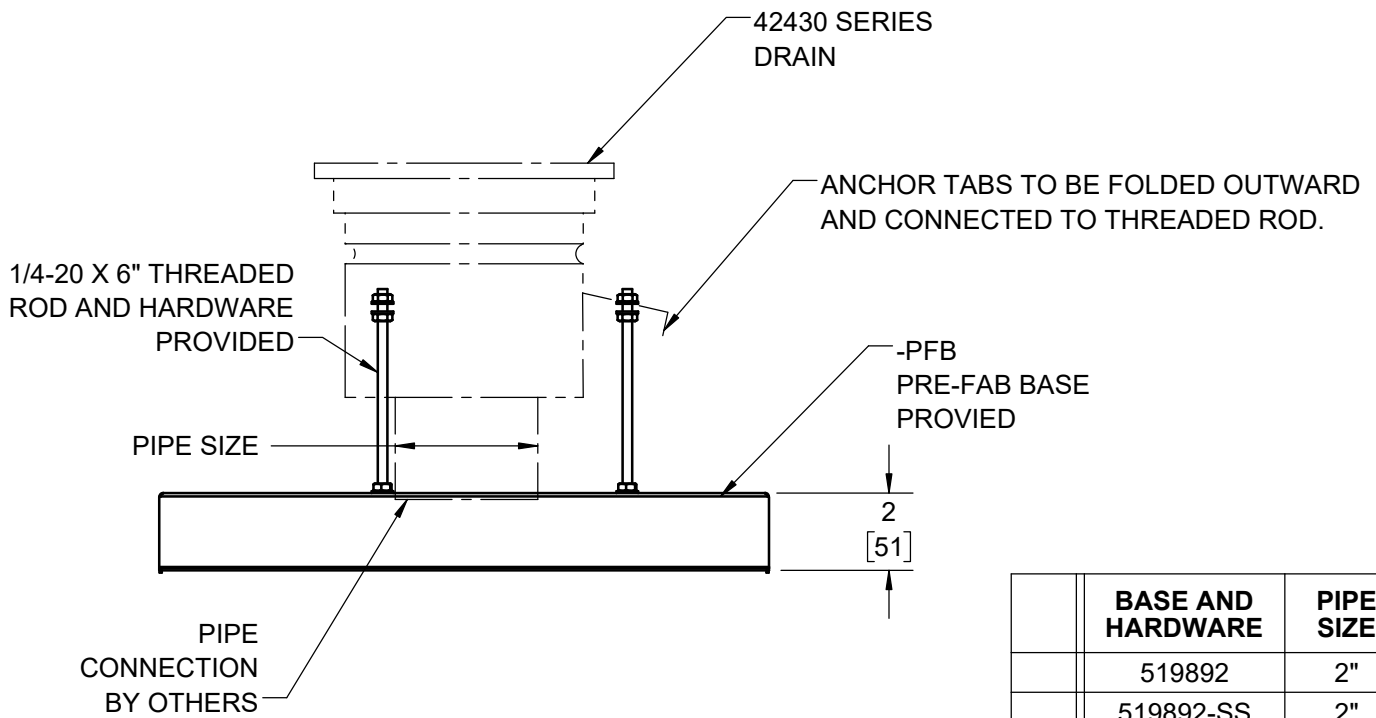

**SPECIFICATION:**

JOSAM PRE-FAB BASE FOR 41430 SERIES FLOOR DRAIN

-PFB OPTION MUST BE ORDERED AT TIME OF SINK ORDER

**FLOOR DRAIN  
STAINLESS DRAIN  
PFB**

SERIES /  
PART NO. **41430-PFB**

	BASE AND HARDWARE	PIPE SIZE
	519892	2"
	519892-SS	2"
	519893	3"
	519893-SS	3"
	519894	4"
	519894-SS	4"
	519896	6"
	519896-SS	6"