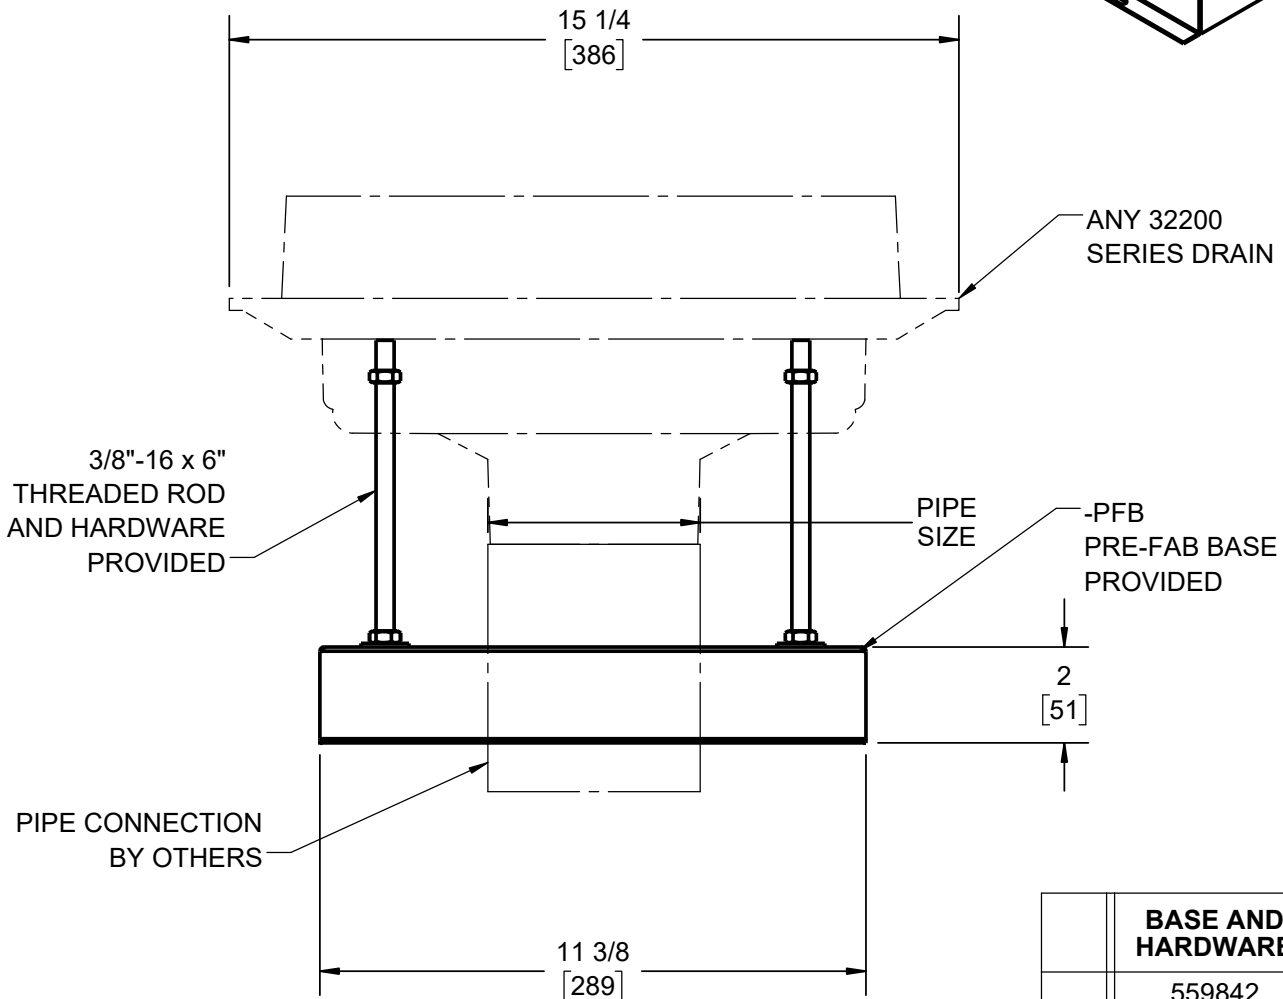

SPECIFICATION:

JOSAM PRE-FAB BASE WITH HARDWARE FOR SERIES 32200 DRAINS

-PFB OPTION MUST BE ORDERED AT TIME OF DRAIN FOR PROPER MAODIFICATION OF DRAIN BODY

ROOF DRAIN

PRE-FAB BASE

SERIES **32200-PFB**

	BASE AND HARDWARE	PIPE SIZE
	559842	2"
	559843	3"
	559844	4"
	559845	5"
	559846	6"
	559848	8"

DATE OF LAST CHANGE: 02/05/25 | BLK

DIMENSIONS ARE SUBJECT TO MANUFACTURERS TOLERANCES AND CHANGE WITHOUT NOTICE. WE CAN ASSUME NO RESPONSIBILITY FOR USE OF SUPERSEDED OR VOID DATA.

NOTES