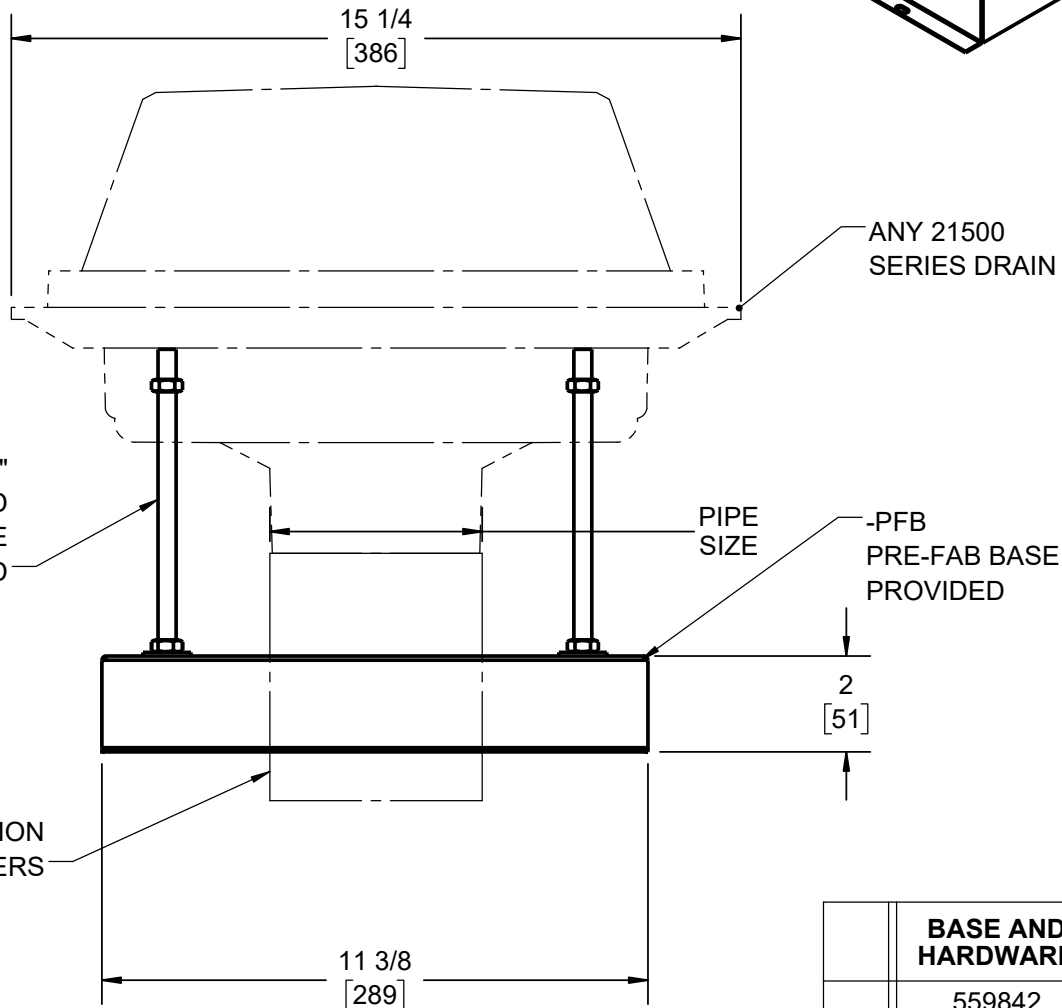

**SPECIFICATION:**

JOSAM PRE-FAB BASE WITH HARDWARE FOR SERIES 21500 DRAINS

-PFB OPTION MUST BE ORDERED AT TIME OF DRAIN FOR PROPER MAODIFICATION OF DRAIN BODY

**ROOF DRAIN**

PRE-FAB BASE

SERIES **21500-PFB**

	BASE AND HARDWARE	PIPE SIZE
	559842	2"
	559843	3"
	559844	4"
	559845	5"
	559846	6"
	559848	8"

DATE OF LAST CHANGE: 02/05/25 | BLK

DIMENSIONS ARE SUBJECT TO MANUFACTURERS TOLERANCES AND CHANGE WITHOUT NOTICE. WE CAN ASSUME NO RESPONSIBILITY FOR USE OF SUPERSEDED OR VOID DATA.