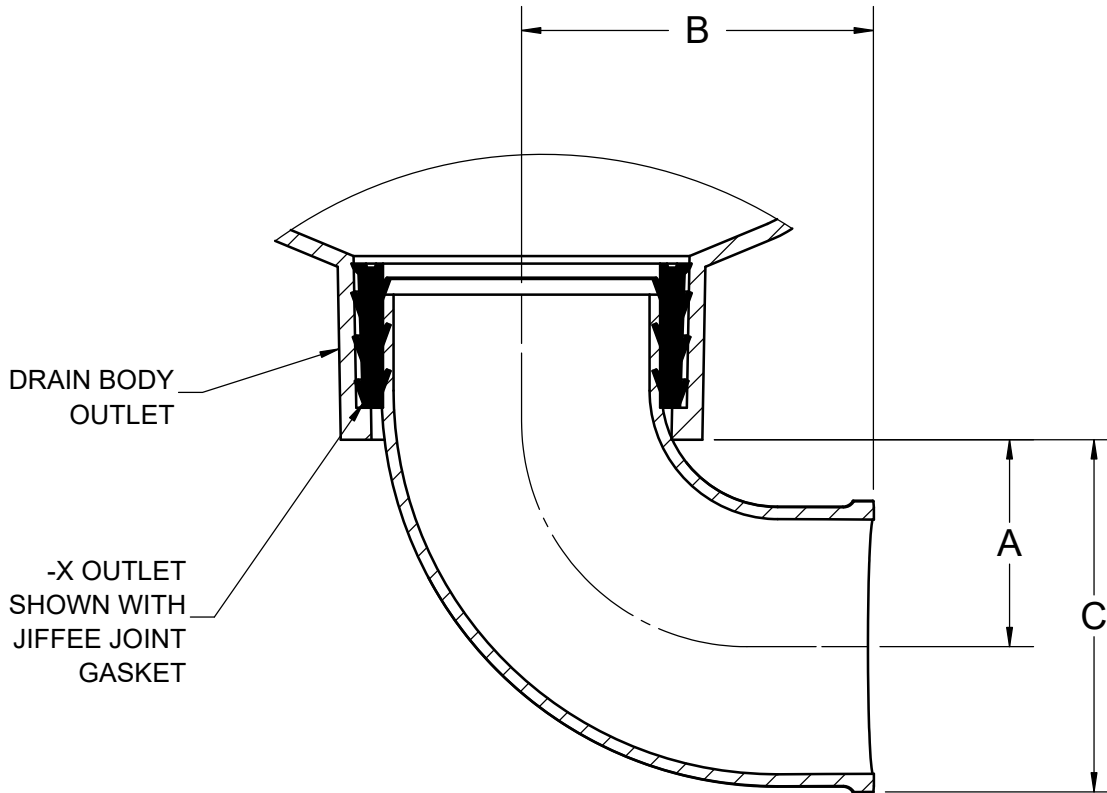

SPECIFICATION:

JOSAM (- 66) NO HUB SIDE OUTLET.

USES DRAIN BODIES WITH -X (INSIDE CAULK) OUTLET AND JIFFEE JOINT GASKET.

**NO HUB
SIDE OUTLET**

OPTION

- 66

SEE SPECIFIC DRAIN MODEL SUBMITTAL FOR OTHER DIMENSIONS.
REFERENCE -X OUTLET OPTION FOR DRAIN BODY HEIGHT.

	PIPE SIZE	A	B	C
	2	2-1/2	4-1/2	3-5/8
	3	2-13/16	5	4-1/2
	4	3-1/2	5-1/2	5-11/16
	5	4-5/16	6-1/2	6-15/16
	6	4-13/16	7	7-15/16

WARNING: Cancer and Reproductive Harm - www.P65Warnings.ca.gov

DATE OF LAST CHANGE: 10/17/22 BDT