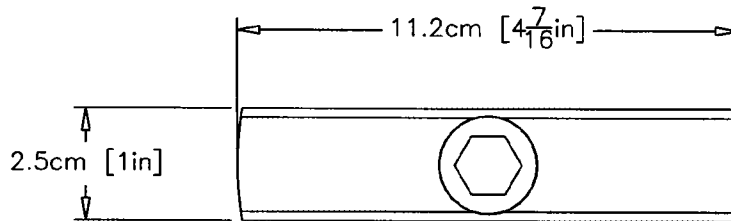

SPECIFICATION:  
 MEA-JOSAM 1000 SERIES HEX HEAD LOCK DEVICE

MEA  
 LOCK DEVICE  
 SERIES 1000

MATERIAL	PART NO.
STAINLESS	152211
GALVANIZED	152116

DATE: 9/27/00

DIMENSIONS ARE SUBJECT TO MANUFACTURER'S TOLERANCES AND CHANGE WITHOUT NOTICE.  
 WE CAN ASSUME NO RESPONSIBILITY FOR USE OF SUPERSEDED OF VOID DATA.