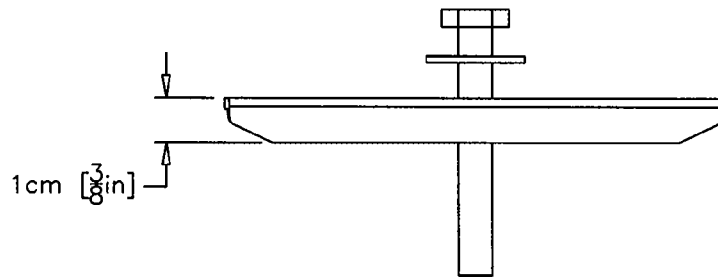

SPECIFICATION:  
 MEA-JOSAM 1000 SERIES HEX HEAD LOCK DEVICE

MEA  
 LOCK DEVICE  
 SERIES 1000

MATERIAL	PART NO.
STAINLESS	152211
GALVANIZED	152116

DATE: 9/27/00

DIMENSIONS ARE SUBJECT TO MANUFACTURER'S TOLERANCES AND CHANGE WITHOUT NOTICE.  
 WE CAN ASSUME NO RESPONSIBILITY FOR USE OF SUPERSEDED OF VOID DATA.