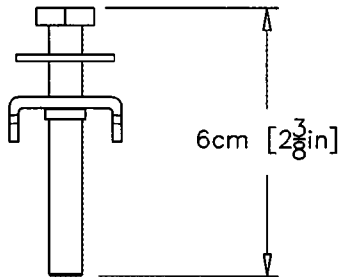

SPECIFICATION:  
 MEA-JOSAM 1000 SERIES HEX HEAD LOCK DEVICE

MEA  
 LOCK DEVICE  
 SERIES 1000

MATERIAL	PART NO.
STAINLESS	152211
GALVANIZED	152116

DATE: 9/27/00

DIMENSIONS ARE SUBJECT TO MANUFACTURER'S TOLERANCES AND CHANGE WITHOUT NOTICE.  
 WE CAN ASSUME NO RESPONSIBILITY FOR USE OF SUPERSEDED OF VOID DATA.