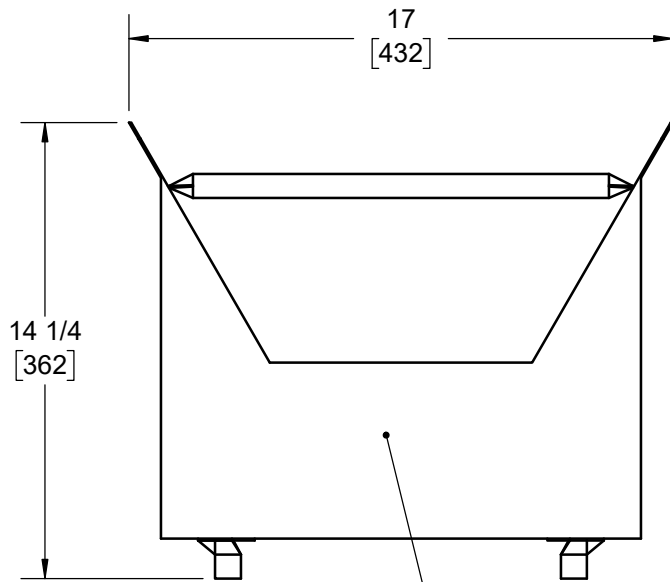

**SPECIFICATION:**

FILTER BASKET TO FIT INSIDE OF PPCB-2024 CATCH BASIN. USE TWO FILTER BASKETS IN EVERY CATCH BASIN. STAINLESS STEEL MATERIAL.

**PRO-PLUS  
FILTER BASKET**

SERIES

**PPCB-2024-FB**

STAGGERED ROUND HOLE PERFORATION  
STAINLESS STEEL SHEET ON ALL SIDES  
AND BOTTOM  $\phi 0.25$ " HOLES

WARNING: Cancer and Reproductive Harm - www.P65Warnings.ca.gov

DATE OF LAST CHANGE: 04/10/22 BLK

DIMENSIONS ARE SUBJECT TO MANUFACTURERS TOLERANCES AND CHANGE WITHOUT NOTICE. WE CAN ASSUME NO RESPONSIBILITY FOR USE OF SUPERSEDED OR VOID DATA.