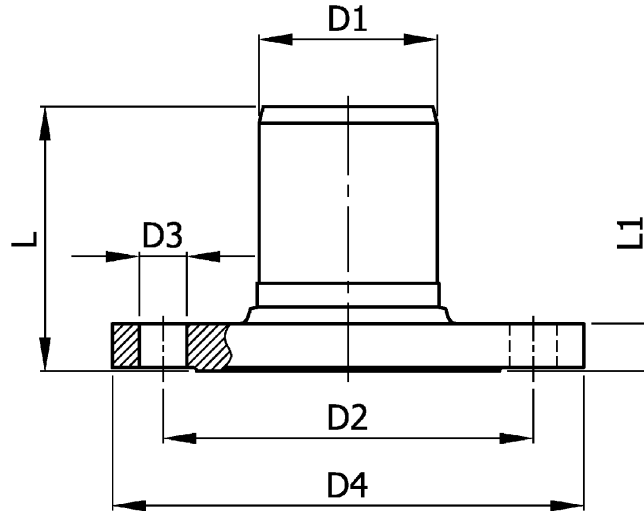

**SPECIFICATION:**

JOSAM PUSH-FIT™ TYPE 316L STAINLESS STEEL FITTING, 150 PSI  
 MALE FLANGE ADAPTER WITH FOUR BOLTING HOLES.

**SS FITTING**  
**PUSH-FIT**  
**MALE FLANGE ADAPTER**

SERIES **JF**

PART NO.	NOM. PIPE SIZE	D1 (PIPE O.D.)	D2	D3	D4	L	L1
JF-9016	1-1/2"	1.7 [42]	3.9 [98]	.63 [16]	5.0 [127]	2.5 [65]	.69 [18]
JF-9018	2"	2.1 [53]	4.7 [121]	.75 [19]	6.0 [152]	3.0 [76]	.75 [19]
JF-9021	3"	2.9 [73]	6.0 [152]	.75 [19]	7.5 [191]	3.9 [99]	.87 [22]
JF-9022	4"	4.0 [102]	7.5 [191]	.75 [19]	9.0 [229]	5.2 [131]	.94 [24]
JF-9026	6"	6.3 [159]	9.5 [241]	.87 [22]	11.0 [279]	6.8 [173]	1.0 [25]
JF-9028	8"	8.6 [219]	11.8 [299]	.87 [22]	13.5 [343]	8.1 [206]	1.1 [29]

DIMENSIONS IN INCHES [mm] UNLESS OTHERWISE NOTED.

DATE OF LAST CHANGE: 06/06/22 BT

DIMENSIONS ARE SUBJECT TO MANUFACTURERS  
 TOLERANCES AND CHANGE WITHOUT NOTICE.  
 WE CAN ASSUME NO RESPONSIBILITY FOR  
 USE OF SUPERSEDED OR VOID DATA.