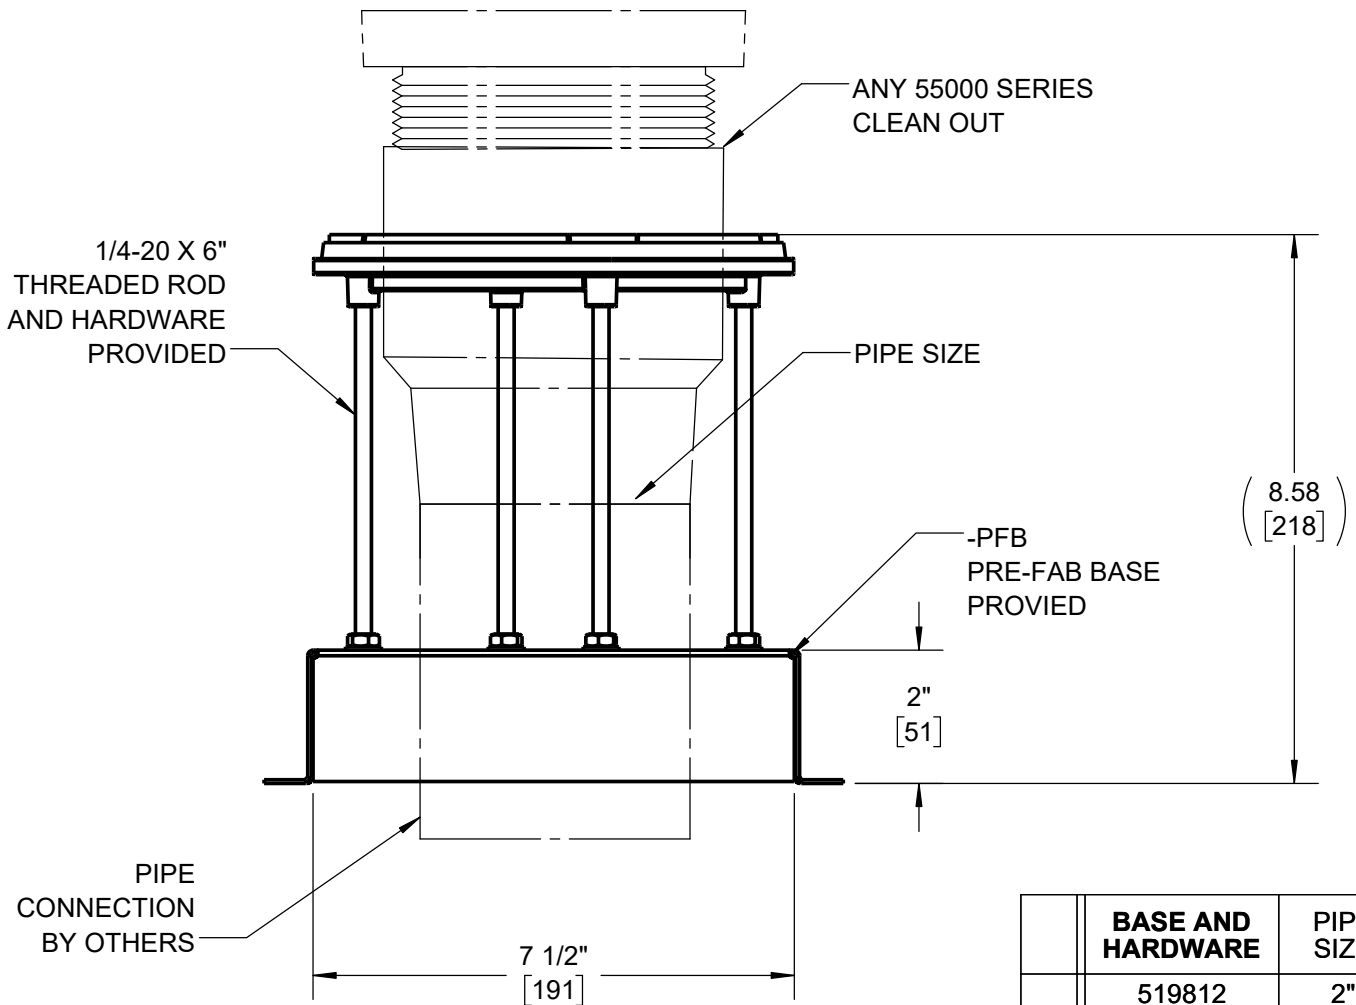

**SPECIFICATION:**

JOSAM PRE-FAB BASE OPTION FOR 55000 SERIES CLEAN OUT.

-PFB OPTION MUST BE ORDERED AT TIME OF CLEANOUT ORDER FOR PROPER BODY MODIFICATION.

**CLEAN OUT  
PRE-FAB BASE**

SERIES /  
PART NO. **55000-PFB**

	BASE AND HARDWARE	PIPE SIZE
	519812	2"
	519813	3"
	519814	4"

WARNING: Cancer and Reproductive Harm - www.P65Warnings.ca.gov

DATE OF LAST CHANGE: 01/31/25 | BLK

DIMENSIONS ARE SUBJECT TO MANUFACTURERS TOLERANCES AND CHANGE WITHOUT NOTICE. WE CAN ASSUME NO RESPONSIBILITY FOR USE OF SUPERSEDED OR VOID DATA.